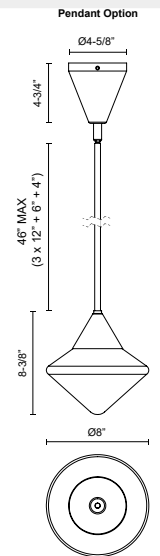

alora mood

P. 1.855.855.8926

CANADA: 19054 28TH Avenue Surrey - BC V3Z 6M3

USA: 3035 E. Lone Mountain Rd - Las Vegas, NV, 89081

NORA PD537508

FIXTURE DIMENSIONS	D8" x H8-3/8"
LAMP TYPE	E26
MAX WATTAGE	60W
BULB QTY	1
BULBS INCLUDED	No
VOLTAGE	120V
GLASS DETAILS	Opal Glass
MATERIAL	Glass; Steel;
ROD LENGTH	46" Max (3x12" + 1x6" + 1x4")
DIAMETER OF ROD	1/2"
WIRE LENGTH	60"
MINIMUM HANG HEIGHT	13-1/8"
SLOPED CEILING ADAPTABLE	Yes, Up to 45 Degrees
LOCATION	Dry
CANOPY DIMENSIONS	D4-5/8" x H4-3/4"
BRAND	Alora Mood

[D - Diameter, L - Length, W - Width, H - Height, E - Extension]

AVAILABLE FINISHES:

*For complete warranty terms, please visit: www.aloralighting.com/warranty

WWW.ALORAMOOD.COM