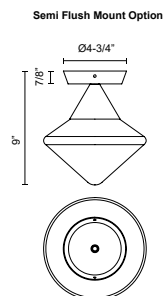

## NORA PD537508

FIXTURE DIMENSIONS	D8" x H8-3/8"
LAMP TYPE	E26
MAX WATTAGE	60W
BULB QTY	1
BULBS INCLUDED	No
VOLTAGE	120V
GLASS DETAILS	Opal Glass
MATERIAL	Glass; Steel;
ROD LENGTH	46" Max (3x12" + 1x6" + 1x4")
DIAMETER OF ROD	1/2"
WIRE LENGTH	60"
MINIMUM HANG HEIGHT	13-1/8"
SLOPED CEILING ADAPTABLE	Yes, Up to 45 Degrees
LOCATION	Dry
CANOPY DIMENSIONS	D4-5/8" x H4-3/4"
BRAND	Alora Mood

[ D - Diameter, L - Length, W - Width, H - Height, E - Extension ]

### AVAILABLE FINISHES:

PD537508AGOP  
Aged Gold/Opal  
Matte Glass

PD537508BNOP  
Brushed  
Nickel/Opal Matte  
Glass

PD537508MBOP  
Matte Black/Opal  
Matte Glass

\*For complete warranty terms, please visit: [www.aloralighting.com/warranty](http://www.aloralighting.com/warranty)